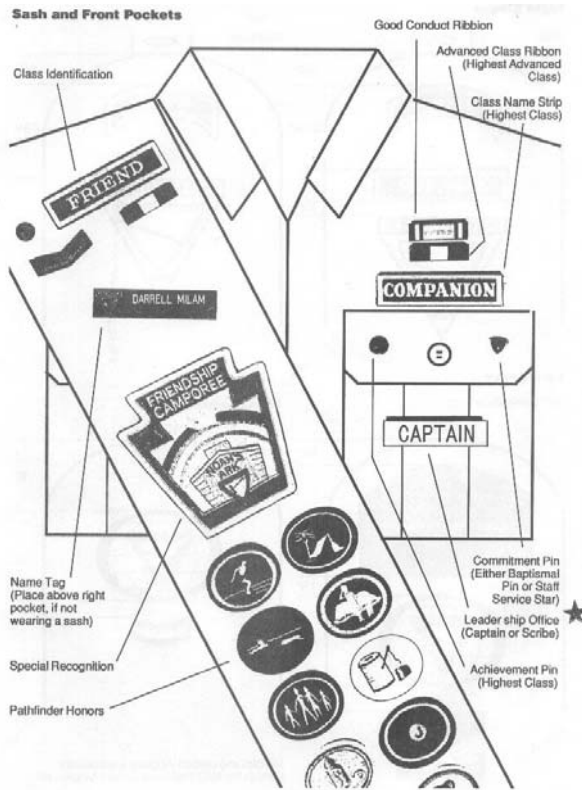

SOUTHERN ASIAN
SEVENTH-DAY ADVENTIST CHURCH

PATHFINDER CLUB

PATHFINDER UNIFORM LAYOUT

Front of Shirt and Sash

Left Sleeve

Right Sleeve

580 University Blvd. East, Silver Spring, Maryland 20901

Phone: (301) 439-7035