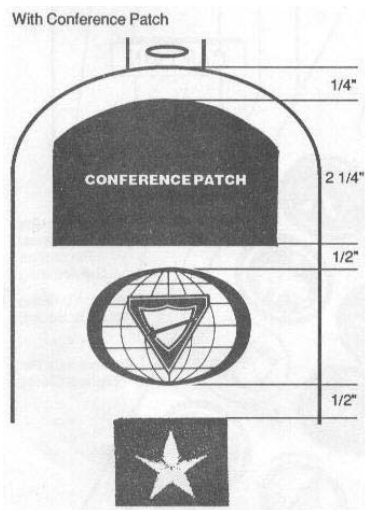

SOUTHERN ASIAN
SEVENTH-DAY ADVENTIST CHURCH

PATHFINDER CLUB

PATHFINDER UNIFORM LAYOUT

Front of Shirt and Sash

Left Sleeve

Right Sleeve

580 University Blvd. East, Silver Spring, Maryland 20901

Phone: (301) 439-7035